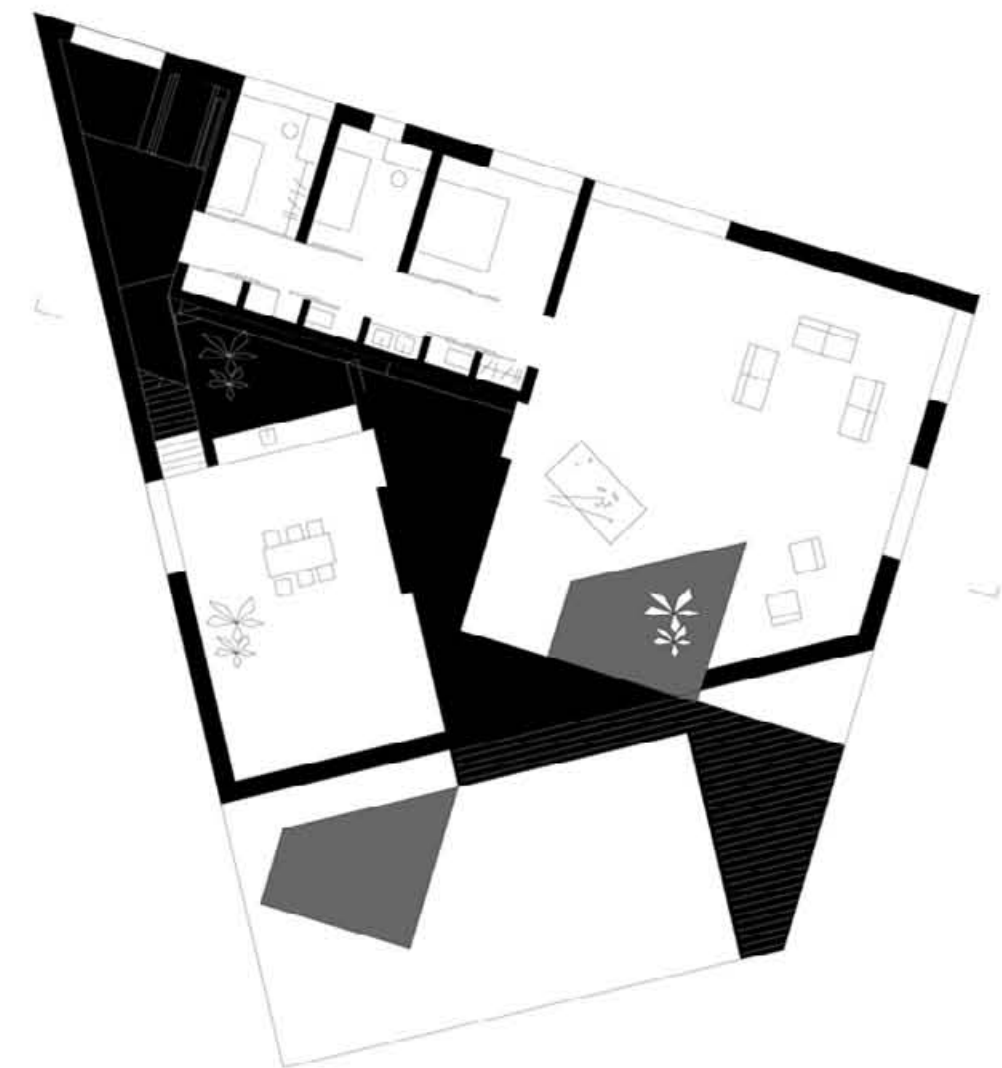

# bergpfad\_social\_generation\_mixer

soup bar    bike shop    emergency exit    cultural / media center    bath

welcome plaza    fan shop    kindergarten

birch grove

# bergpfad\_social\_generation\_mixer

roof 1:200

2nd floor 1:200

1st floor 1:200

groundfloor 1:200

bath section 1:500

bath section 1:500