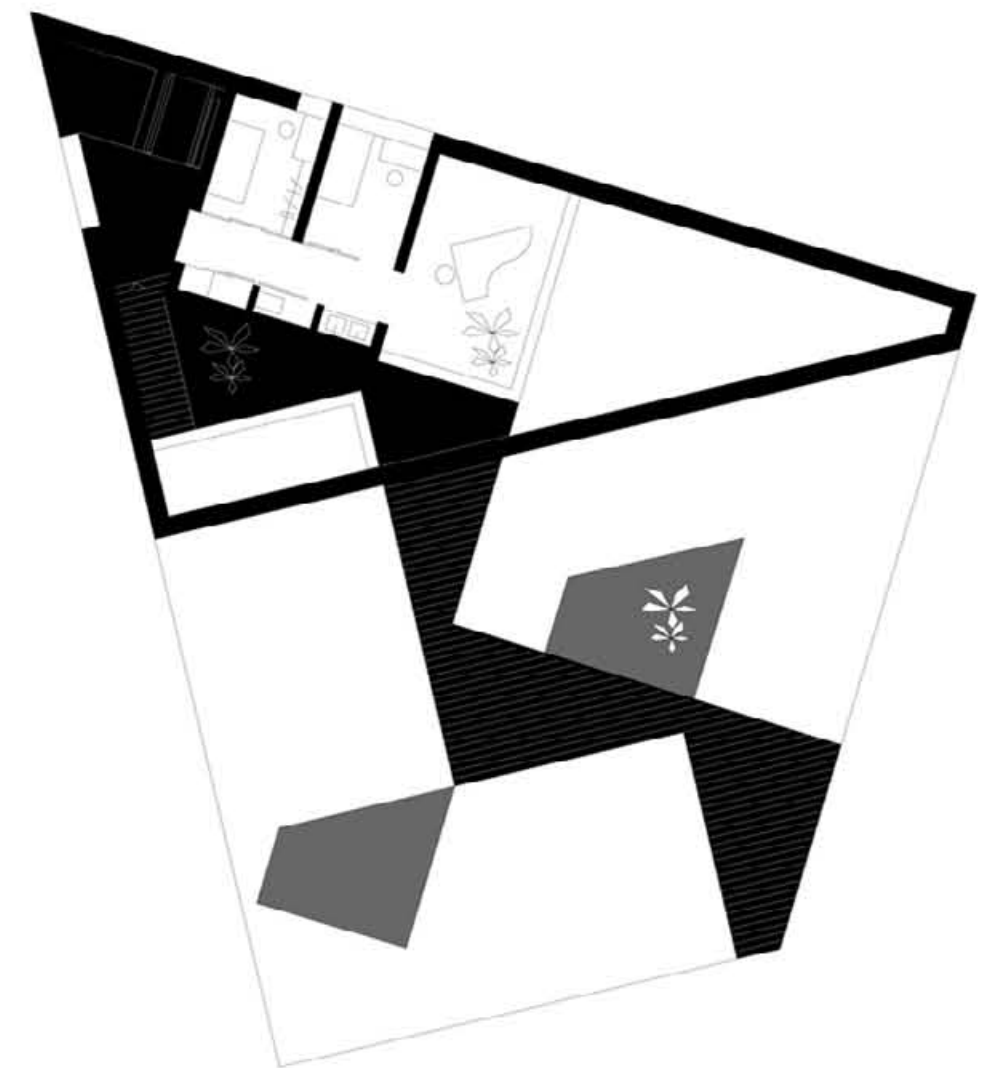

# bergpfad\_social\_generation\_mixer

soup bar    bike shop    emergency exit    cultural / media center    bath

welcome plaza    fan shop    kindergarten

birch grove

# bergpfad\_social\_generation\_mixer

roof 1:200

2nd floor 1:200

1st floor 1:200

groundfloor 1:200

bath section 1:500

bath section 1:500