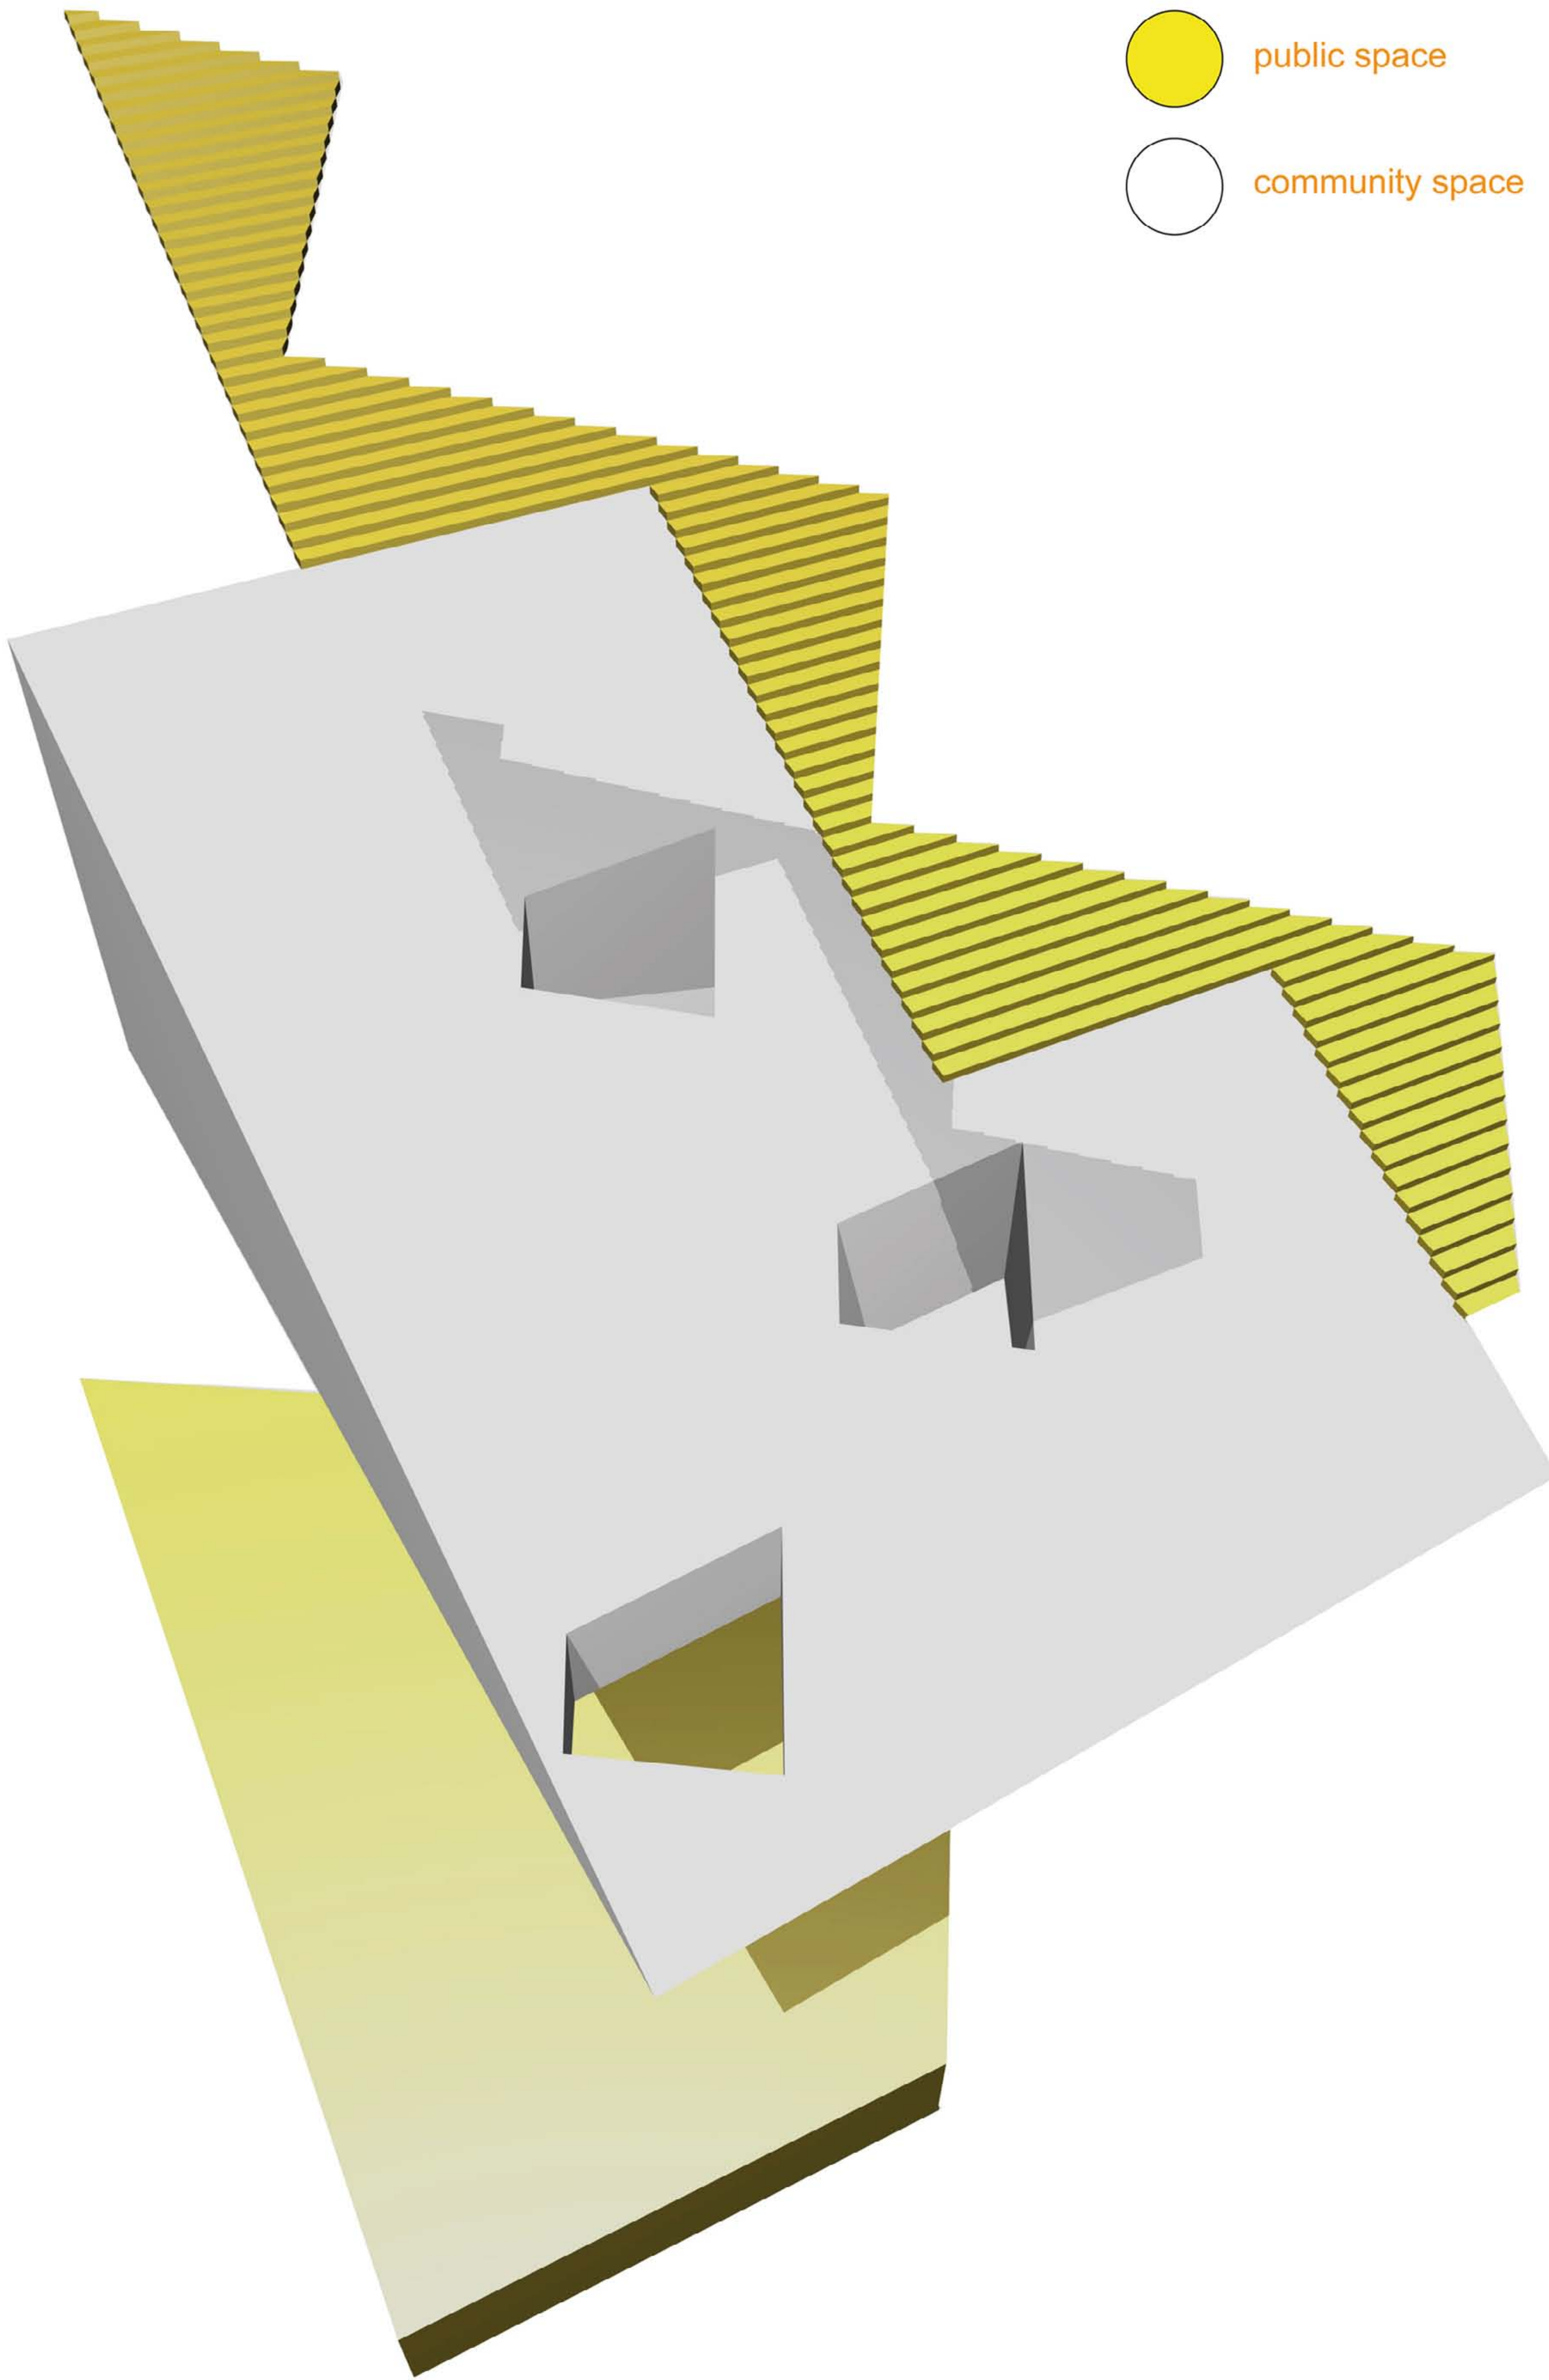

# bergpfad\_social\_generation\_mixer

soup bar    bike shop    emergency exit    cultural / media center    bath

welcome plaza    fan shop    kindergarten

birch grove

# bergpfad\_social\_generation\_mixer

roof 1:200

2nd floor 1:200

1st floor 1:200

groundfloor 1:200

bath section 1:500

bath section 1:500