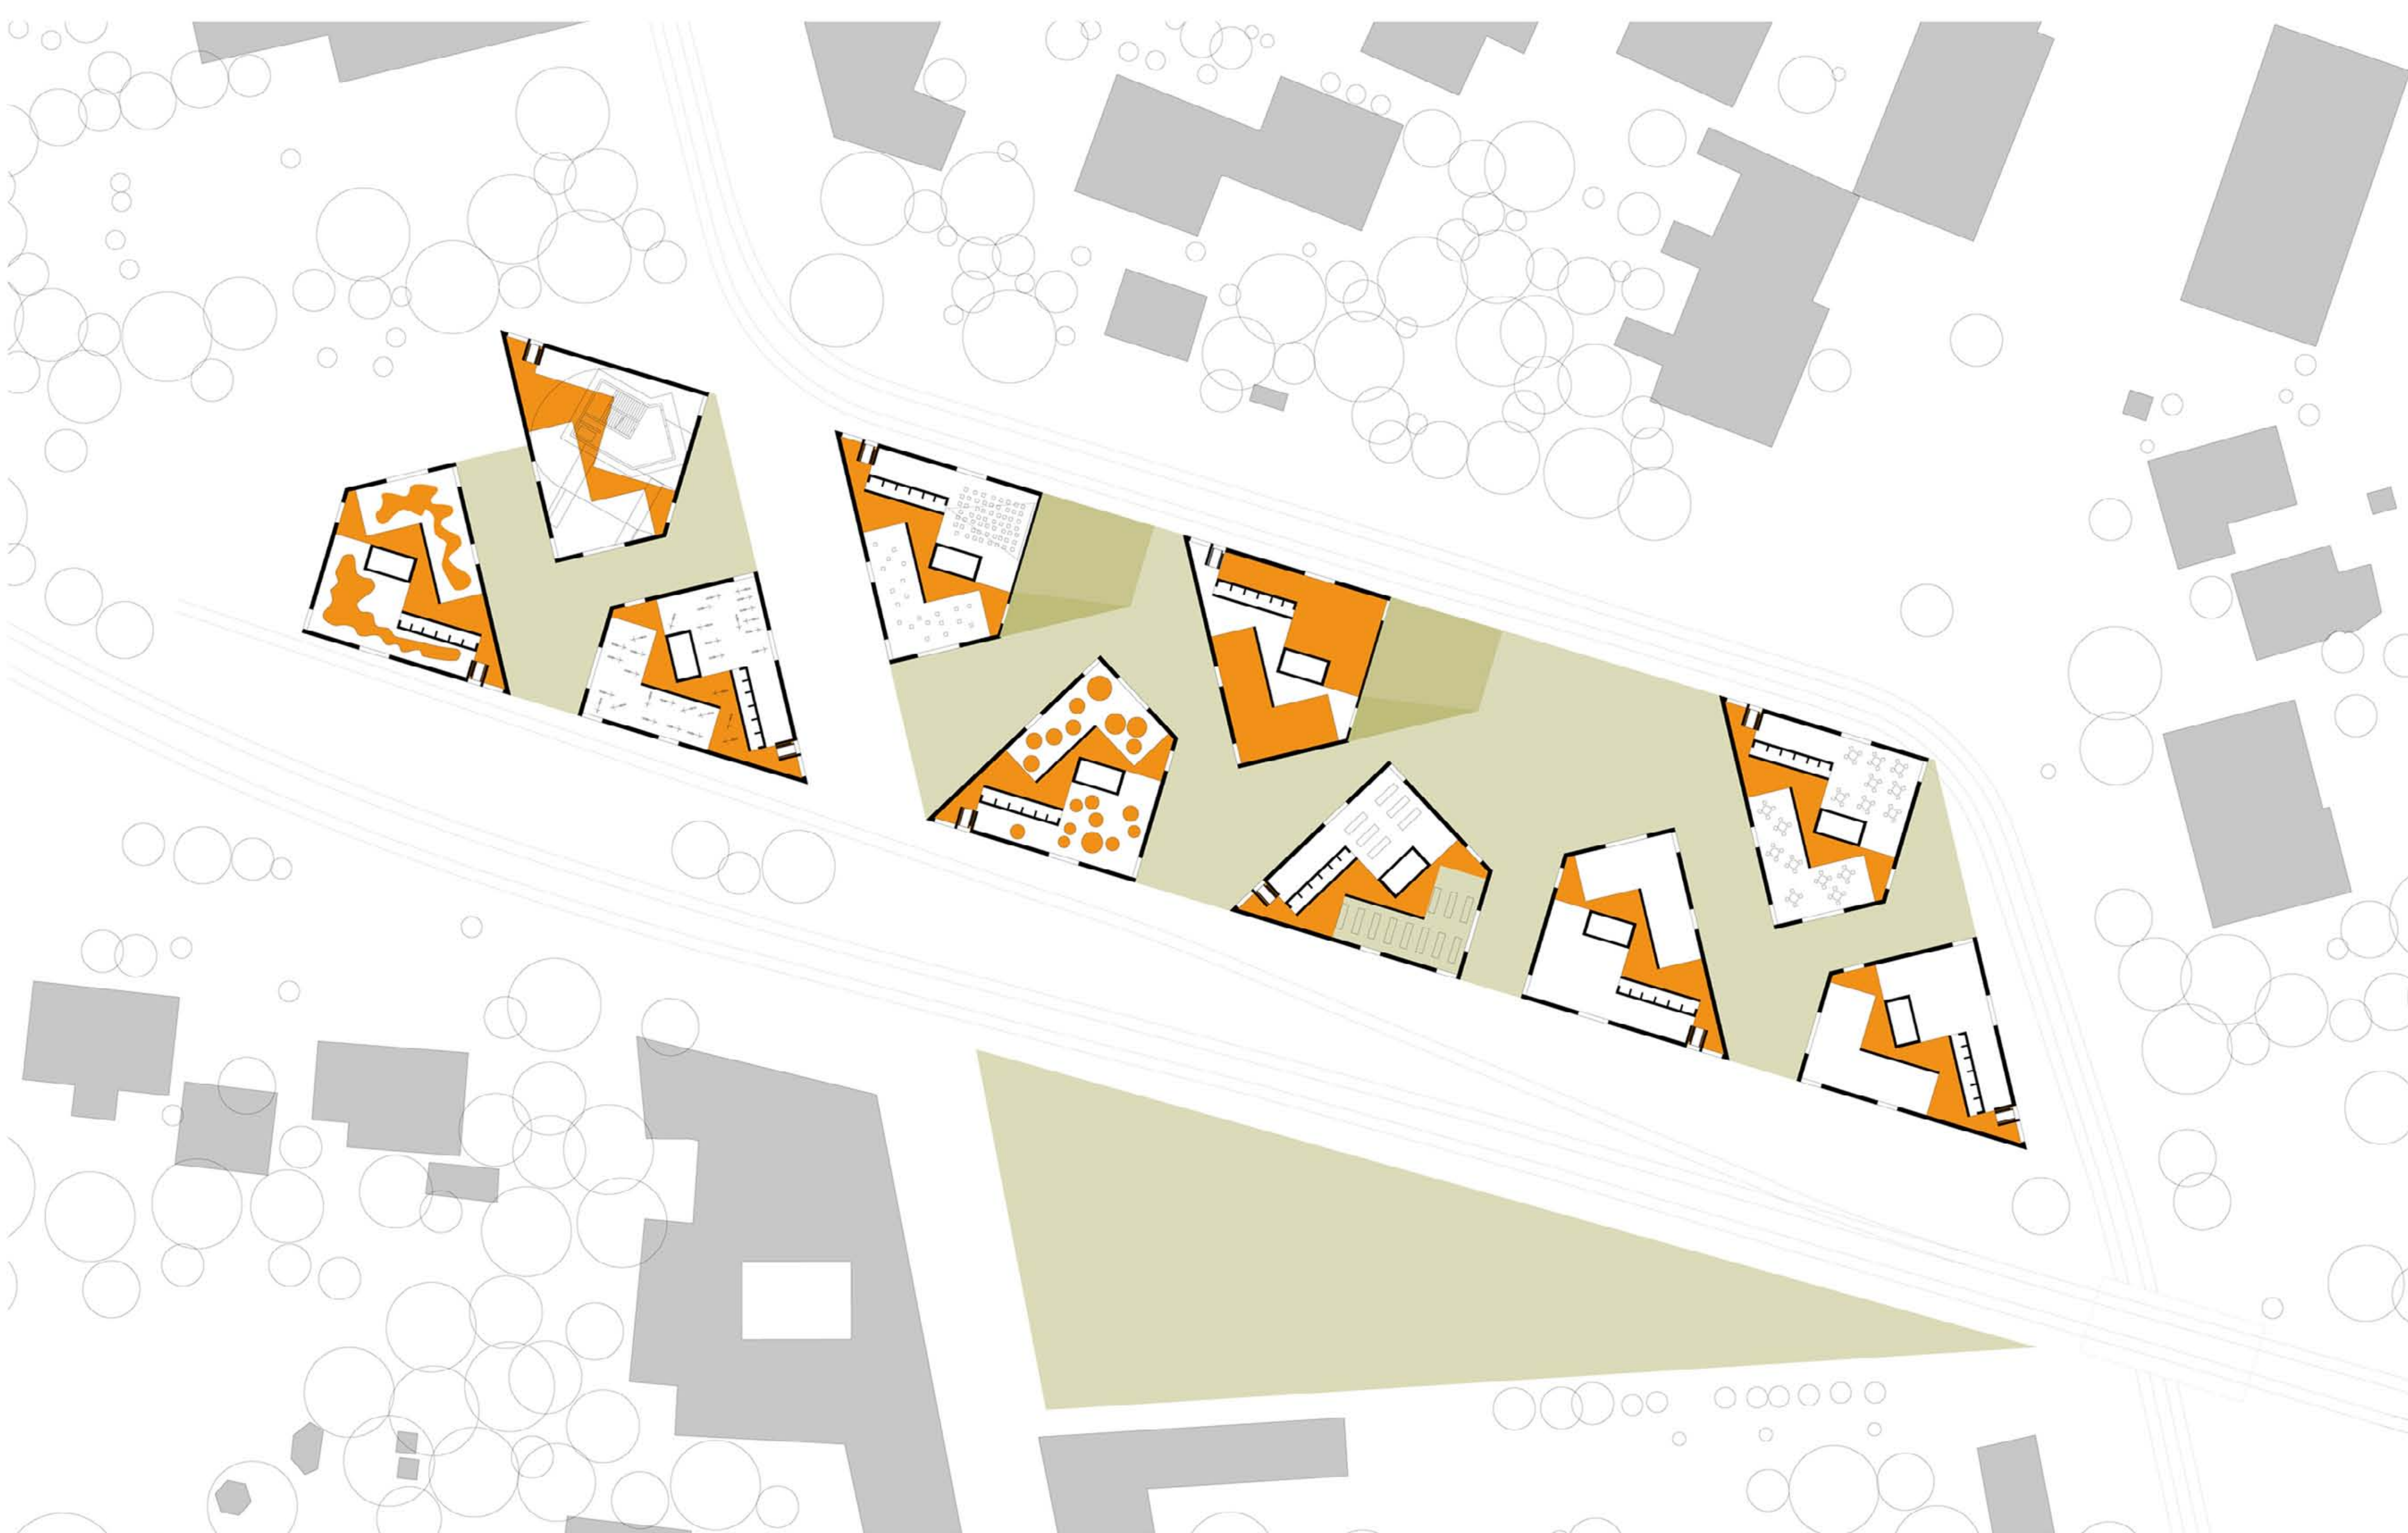

# bergpfad\_social\_generation\_mixer

# bergpfad\_social\_generation\_mixer

soup bar    bike shop    emergency exit    cultural / media center    bath

welcome plaza    fan shop    kindergarten

birch grove

# bergpfad\_social\_generation\_mixer

roof 1:200

2nd floor 1:200

1st floor 1:200

groundfloor 1:200

bath section 1:500

bath section 1:500