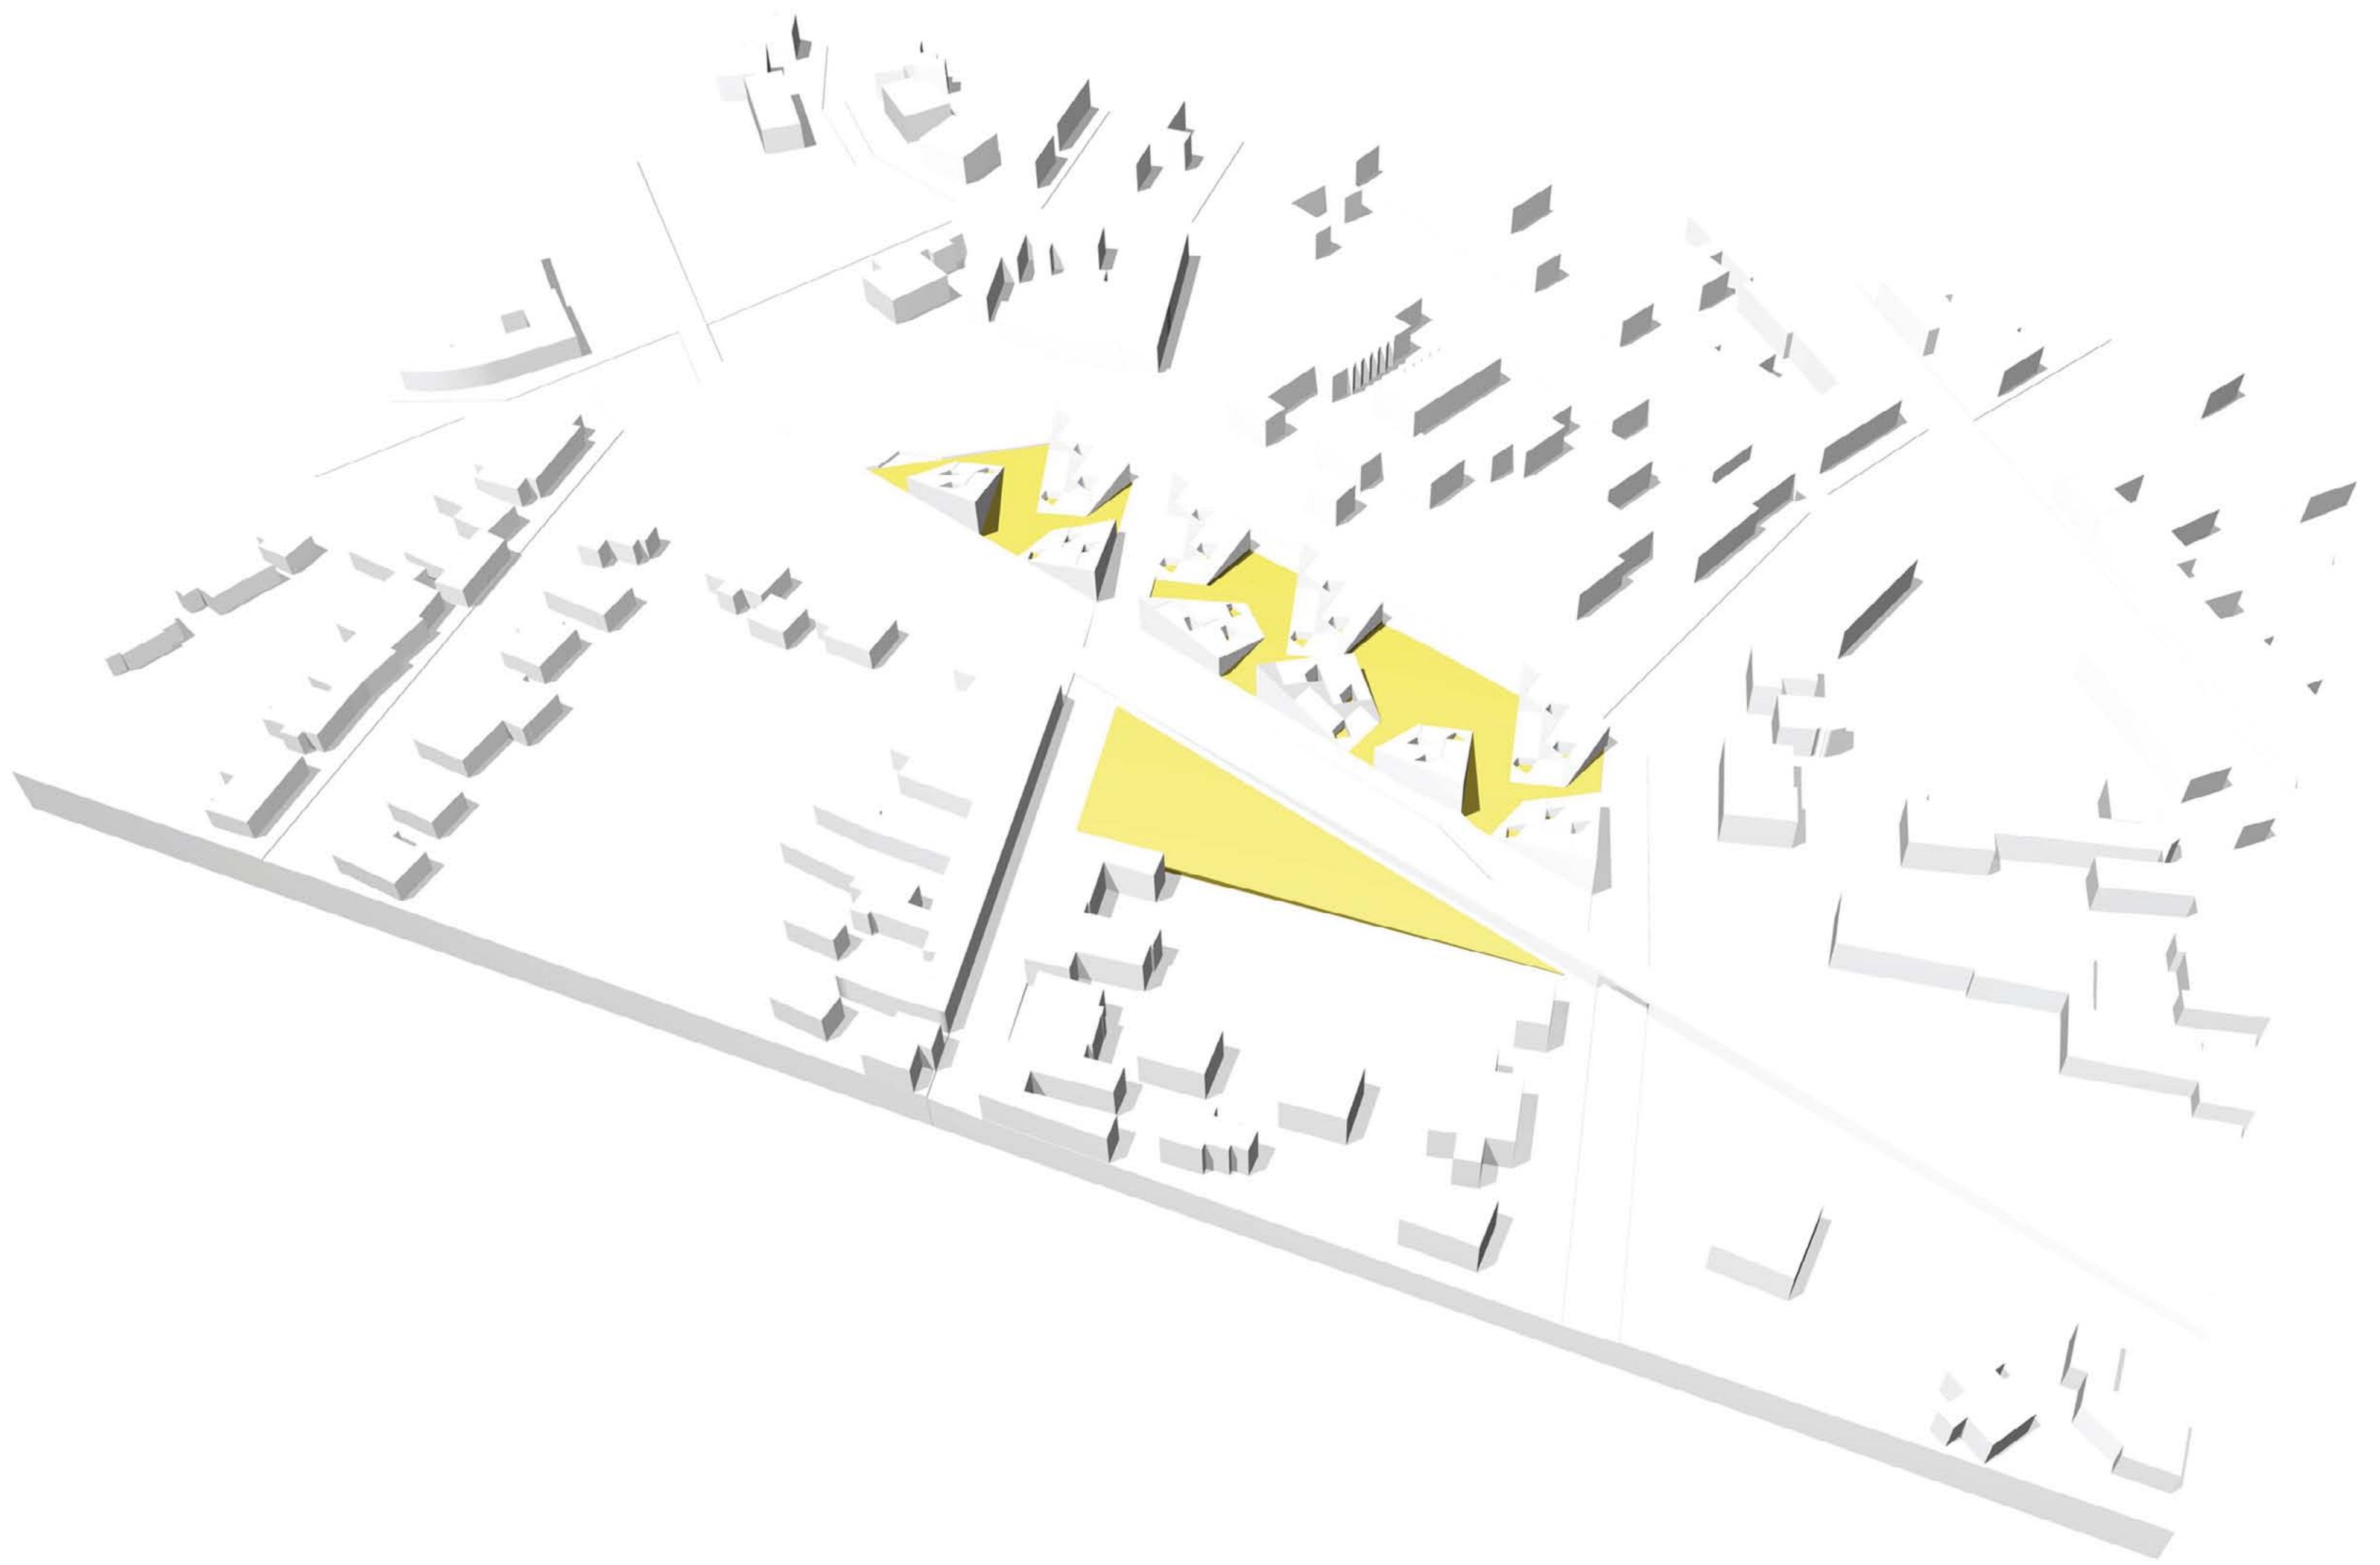

# bergpfad\_social\_generation\_mixer

# bergpfad\_social\_generation\_mixer

soup bar    bike shop    emergency exit    cultural / media center    bath

welcome plaza    fan shop    kindergarten

birch grove

# bergpfad\_social\_generation\_mixer

roof 1:200

2nd floor 1:200

1st floor 1:200

groundfloor 1:200

bath section 1:500

bath section 1:500