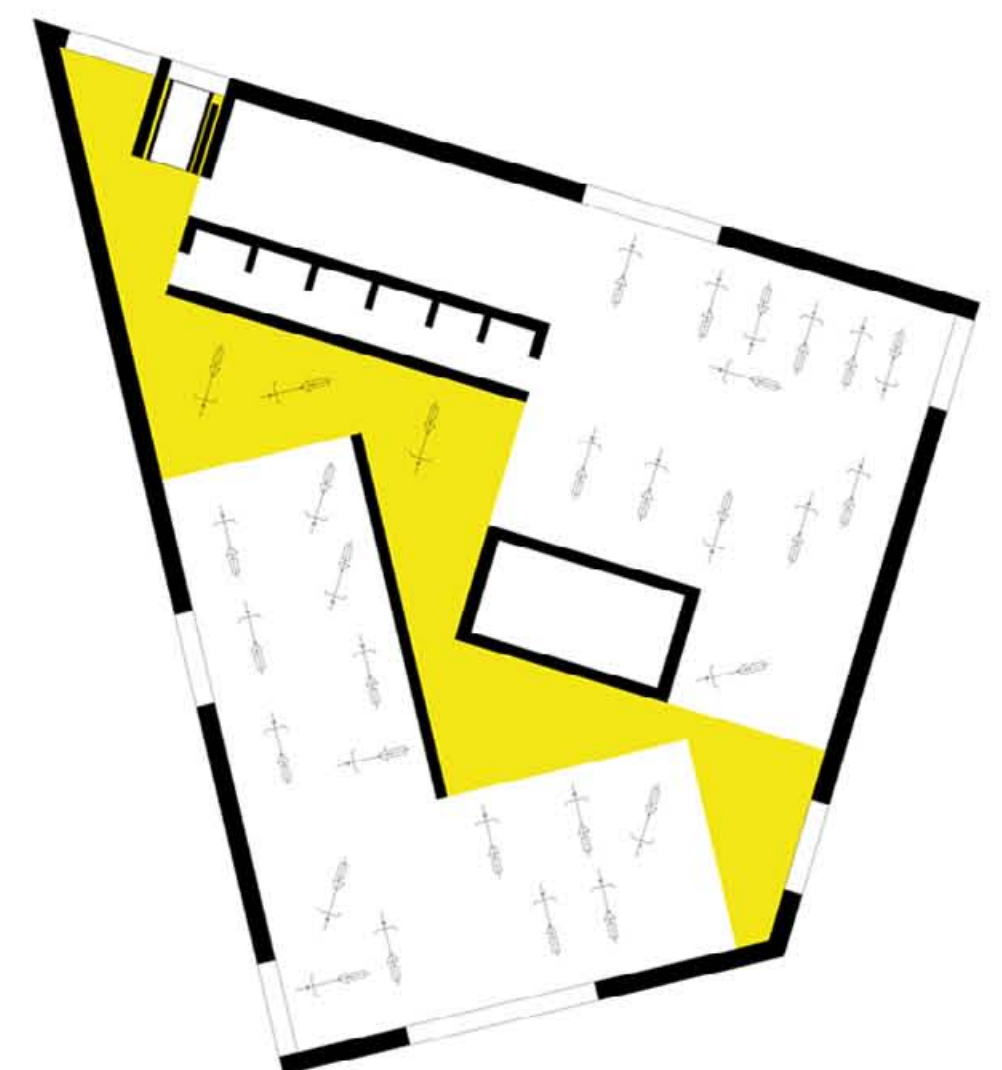

# bergpfad\_social\_generation\_mixer

roof 1:200

2nd floor 1:200

1st floor 1:200

groundfloor 1:200

bath section 1:500

bath section 1:500