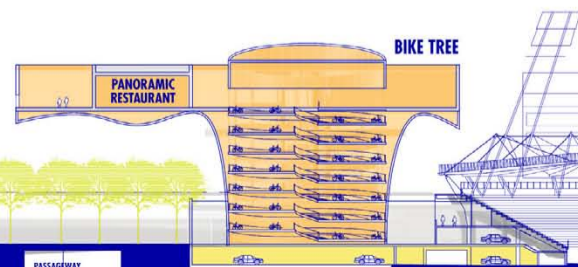

Urban development strategy

To Catalyze
Cause or accelerate (a reaction) by acting as a catalyst.

1. To modify, especially to increase, the rate of (a chemical reaction) by catalysis
2. To bring about; inspire; initiate
3. To produce fundamental change in; transform