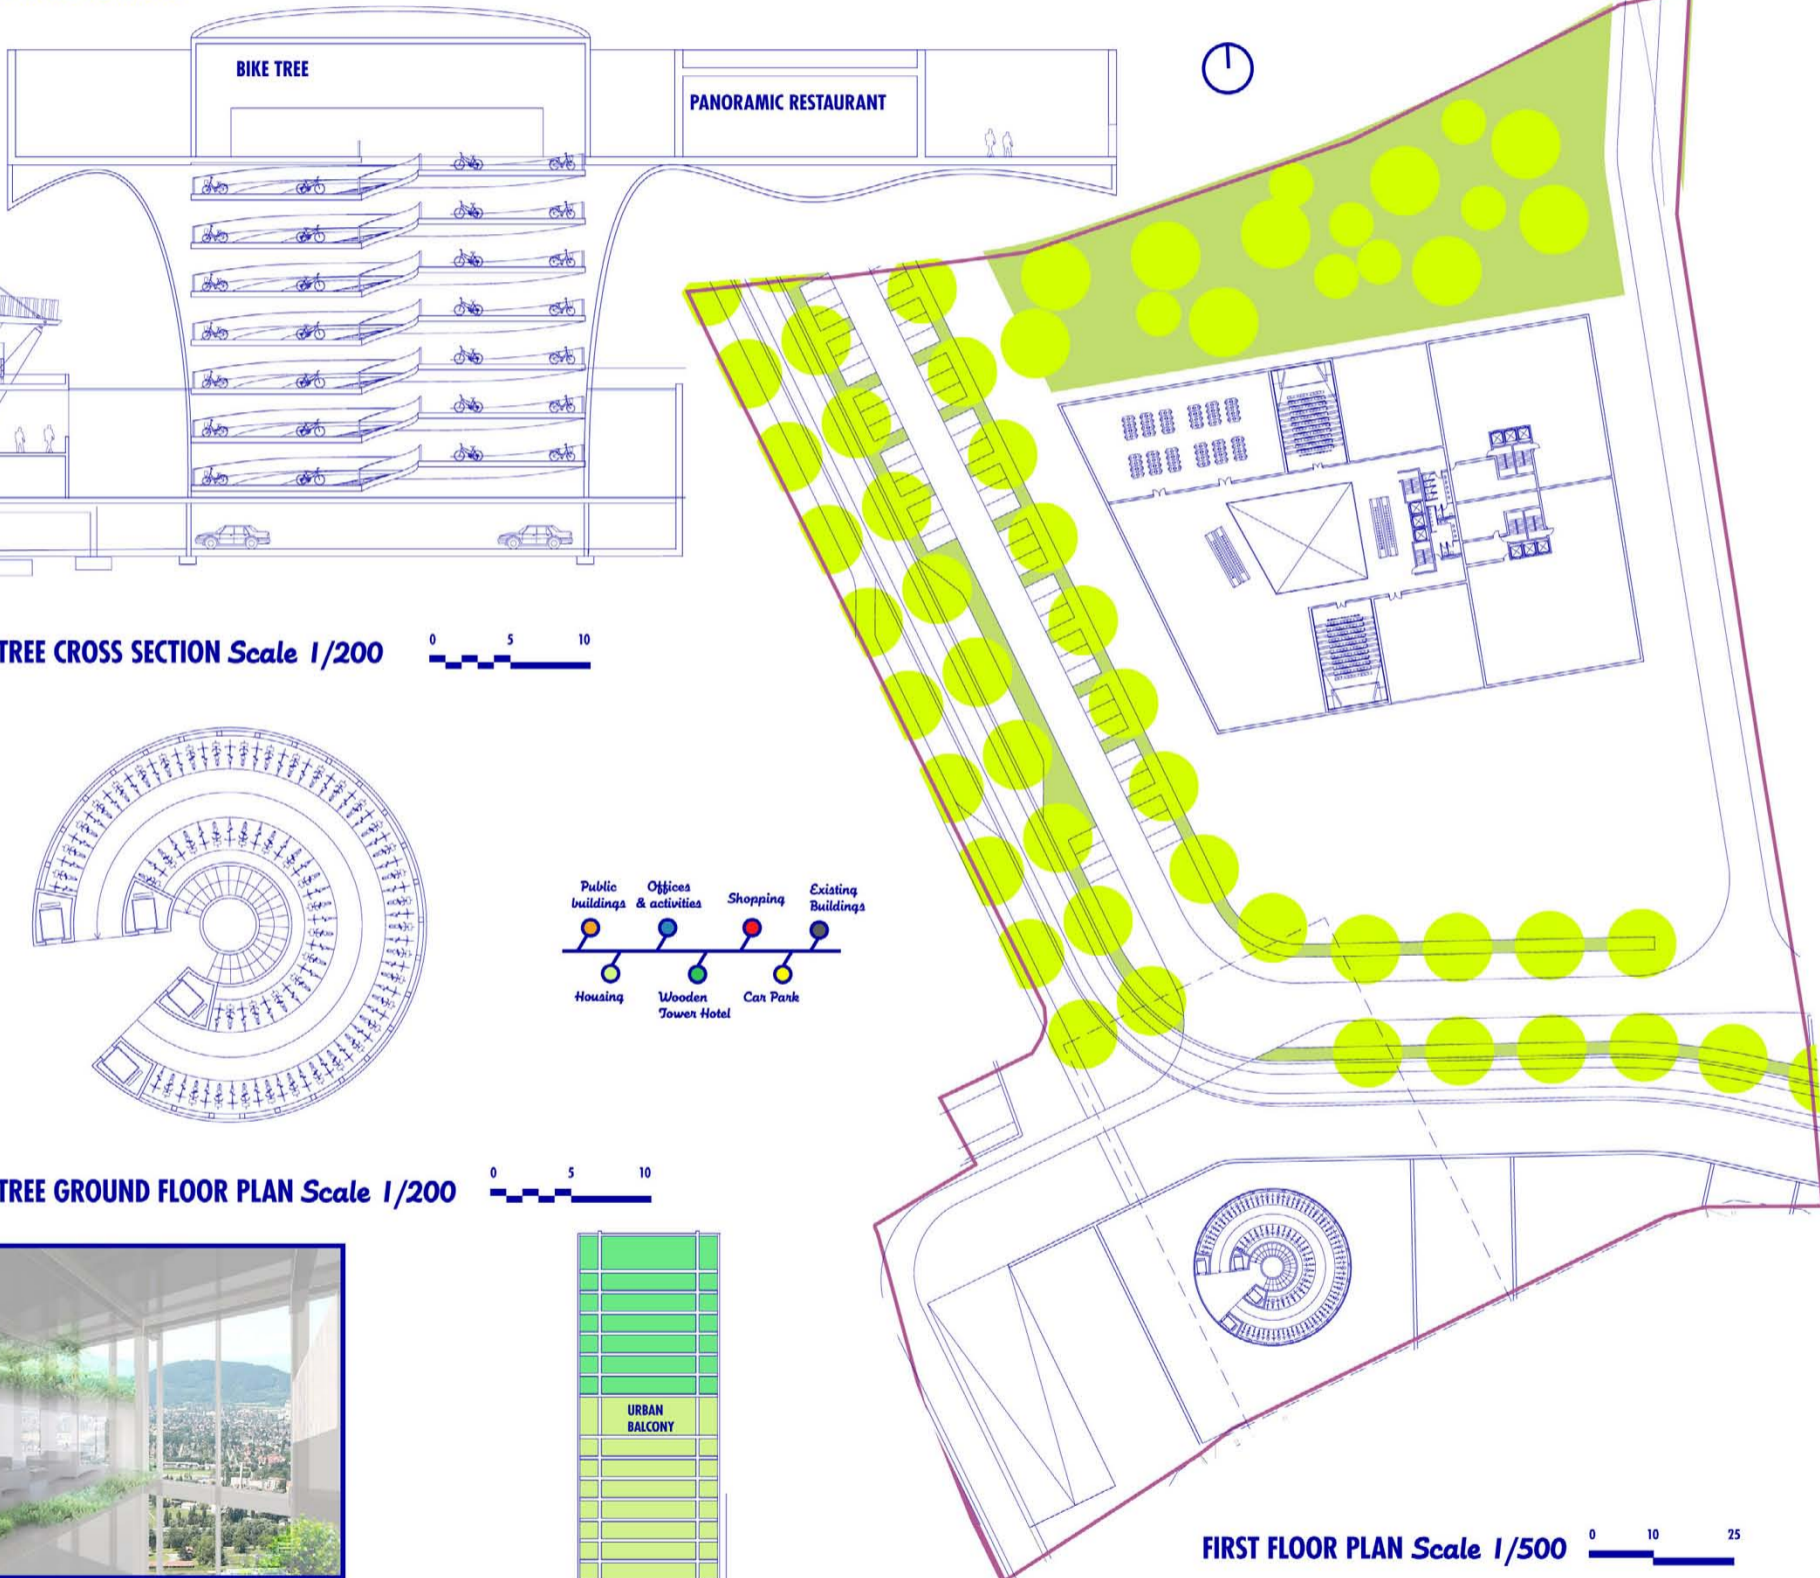

THE FUTURE SKYLINE FROM THE ALLOTMENT GARDENS

OVERALL SITE PLAN Scale 1/1000

GROUND FLOOR PLAN Scale 1/500

MOBILITY LAYOUT PLAN Scale 1/1000

CROSS SECTION Scale 1/500

A NEW GATE TO GRAZ

BIKE TREE CROSS SECTION Scale 1/200

BIKE TREE GROUND FLOOR PLAN Scale 1/200

FIRST FLOOR PLAN Scale 1/500

VIEW FROM THE URBAN BALCONIES

CROSS SECTION Scale 1/500