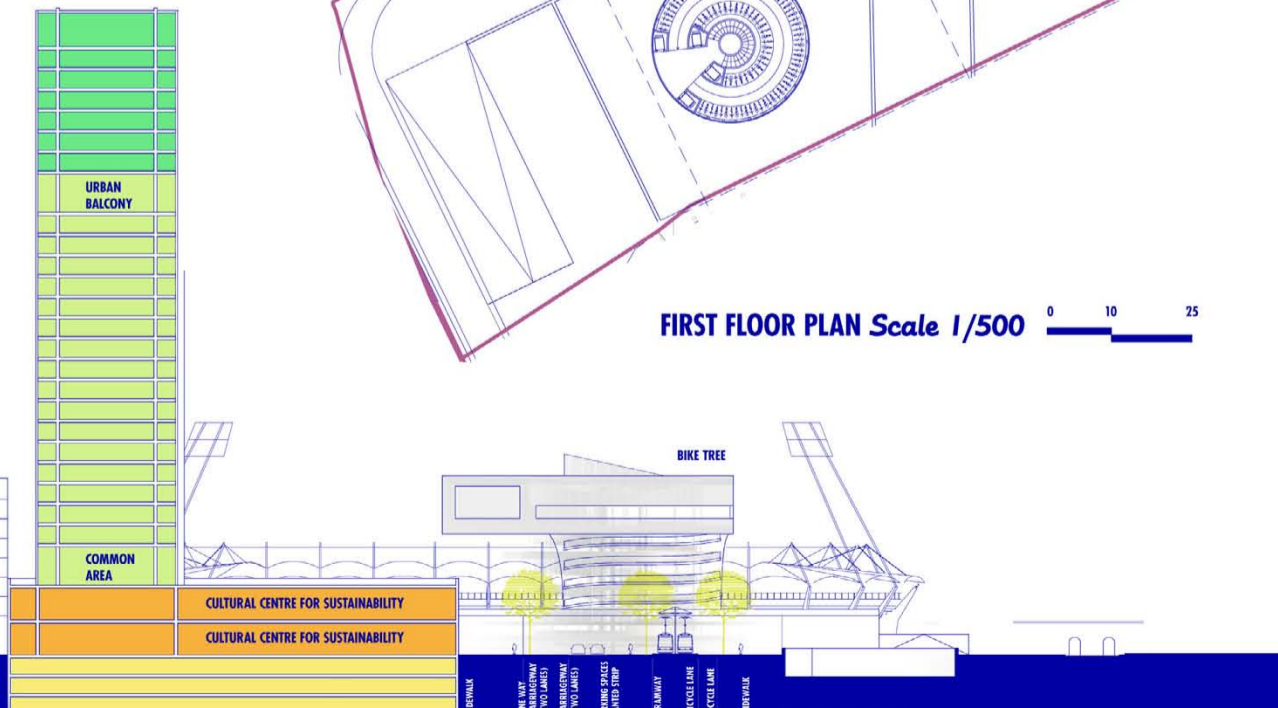

THE FUTURE SKYLINE FROM THE ALLOTMENT GARDENS

OVERALL SITE PLAN Scale 1/1000

GROUND FLOOR PLAN Scale 1/500

MOBILITY LAYOUT PLAN Scale 1/1000

CROSS SECTION Scale 1/500

A NEW GATE TO GRAZ

BIKE TREE CROSS SECTION Scale 1/200

BIKE TREE GROUND FLOOR PLAN Scale 1/200

FIRST FLOOR PLAN Scale 1/500

VIEW FROM THE URBAN BALCONIES

CROSS SECTION Scale 1/500