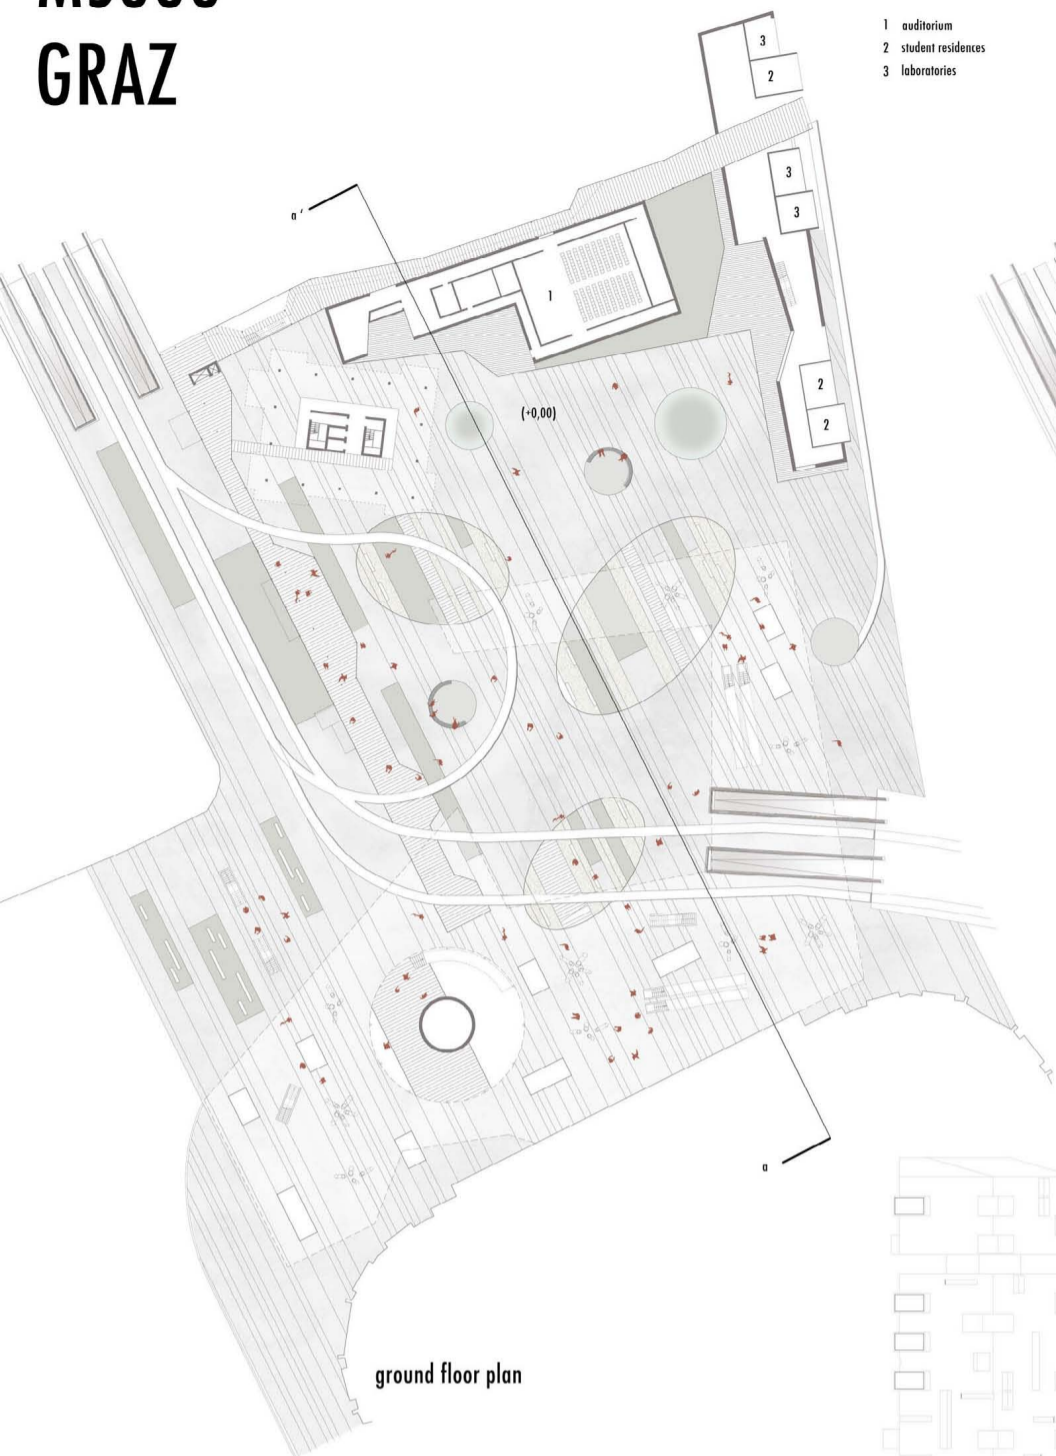

MS666 GRAZ

linking the limits

0_existing condition

1_services upgrade

2_connections

3_strategic area

general plan

- 1 auditorium
- 2 student residences
- 3 laboratories

ground floor plan

first floor plan

section a-a'