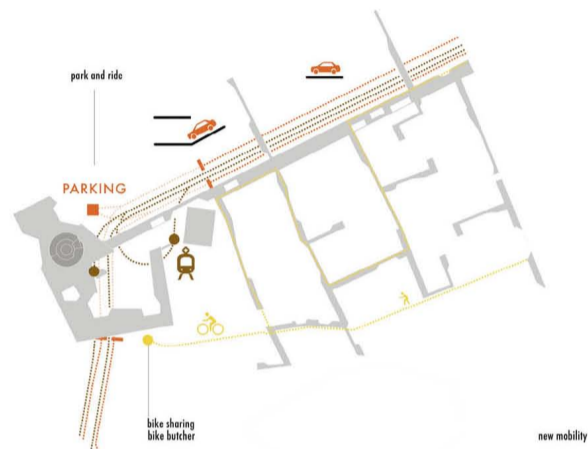

MS666 GRAZ

linking the limits

0_existing condition

1_services upgrade

2_connections

3_strategic area

general plan

- 1 auditorium
- 2 student residences
- 3 laboratories

ground floor plan

first floor plan

section a-a'